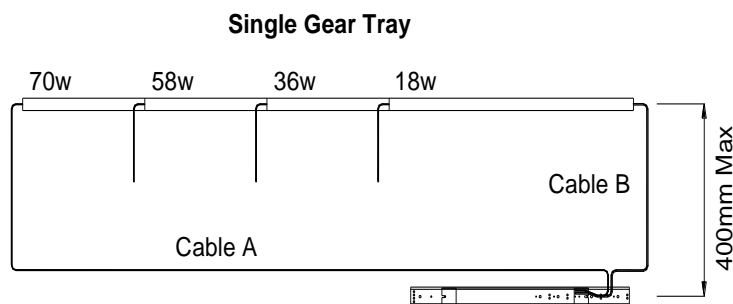

Acetek Electrical Ltd

Single & Twin T8 Gear Tray

Lamp Wattage	Cable A (mm)	Cable B (mm)	Price (from £)
18	1100	500	13.35
36	1700	500	14.45
58	2000	500	14.55
70	2300	500	14.95

Lamp Wattage	Cable A (mm)	Cable B (mm)	Price (from £)
18	1100	500	14.35
36	1700	500	15.45
58	2000	500	15.55
70	2300	500	15.95

All gear trays are supplied with:

- a terminal block (20mm) with 3.15amp anti-surge fuse
- push fit lamps caps
- PVC cable heat resistant (low smoke zero halogen cable is available on request)
- Gear tray is manufactured from 1.2mm zintec fixing centres 485mm