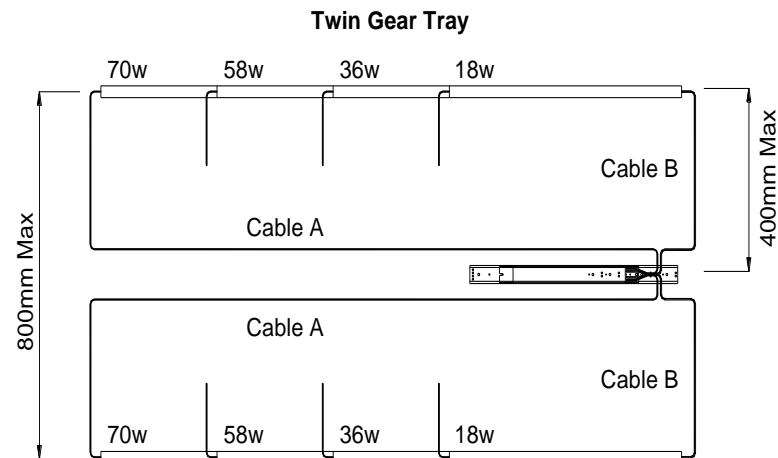

Acetek Electrical Ltd

Single & Twin T8 Gear Tray

Lamp Wattage	Cable A (mm)	Cable B (mm)	Price (from £)
18	1100	500	13.35
36	1700	500	14.45
58	2000	500	14.55
70	2300	500	14.95

Lamp Wattage	Cable A (mm)	Cable B (mm)	Price (from £)
18	1100	500	14.35
36	1700	500	15.45
58	2000	500	15.55
70	2300	500	15.95

All gear trays are supplied with:

- a terminal block (20mm) with 3.15amp anti-surge fuse
- push fit lamps caps
- PVC cable heat resistant (low smoke zero halogen cable is available on request)
- Gear tray is manufactured from 1.2mm zintec fixing centres 485mm